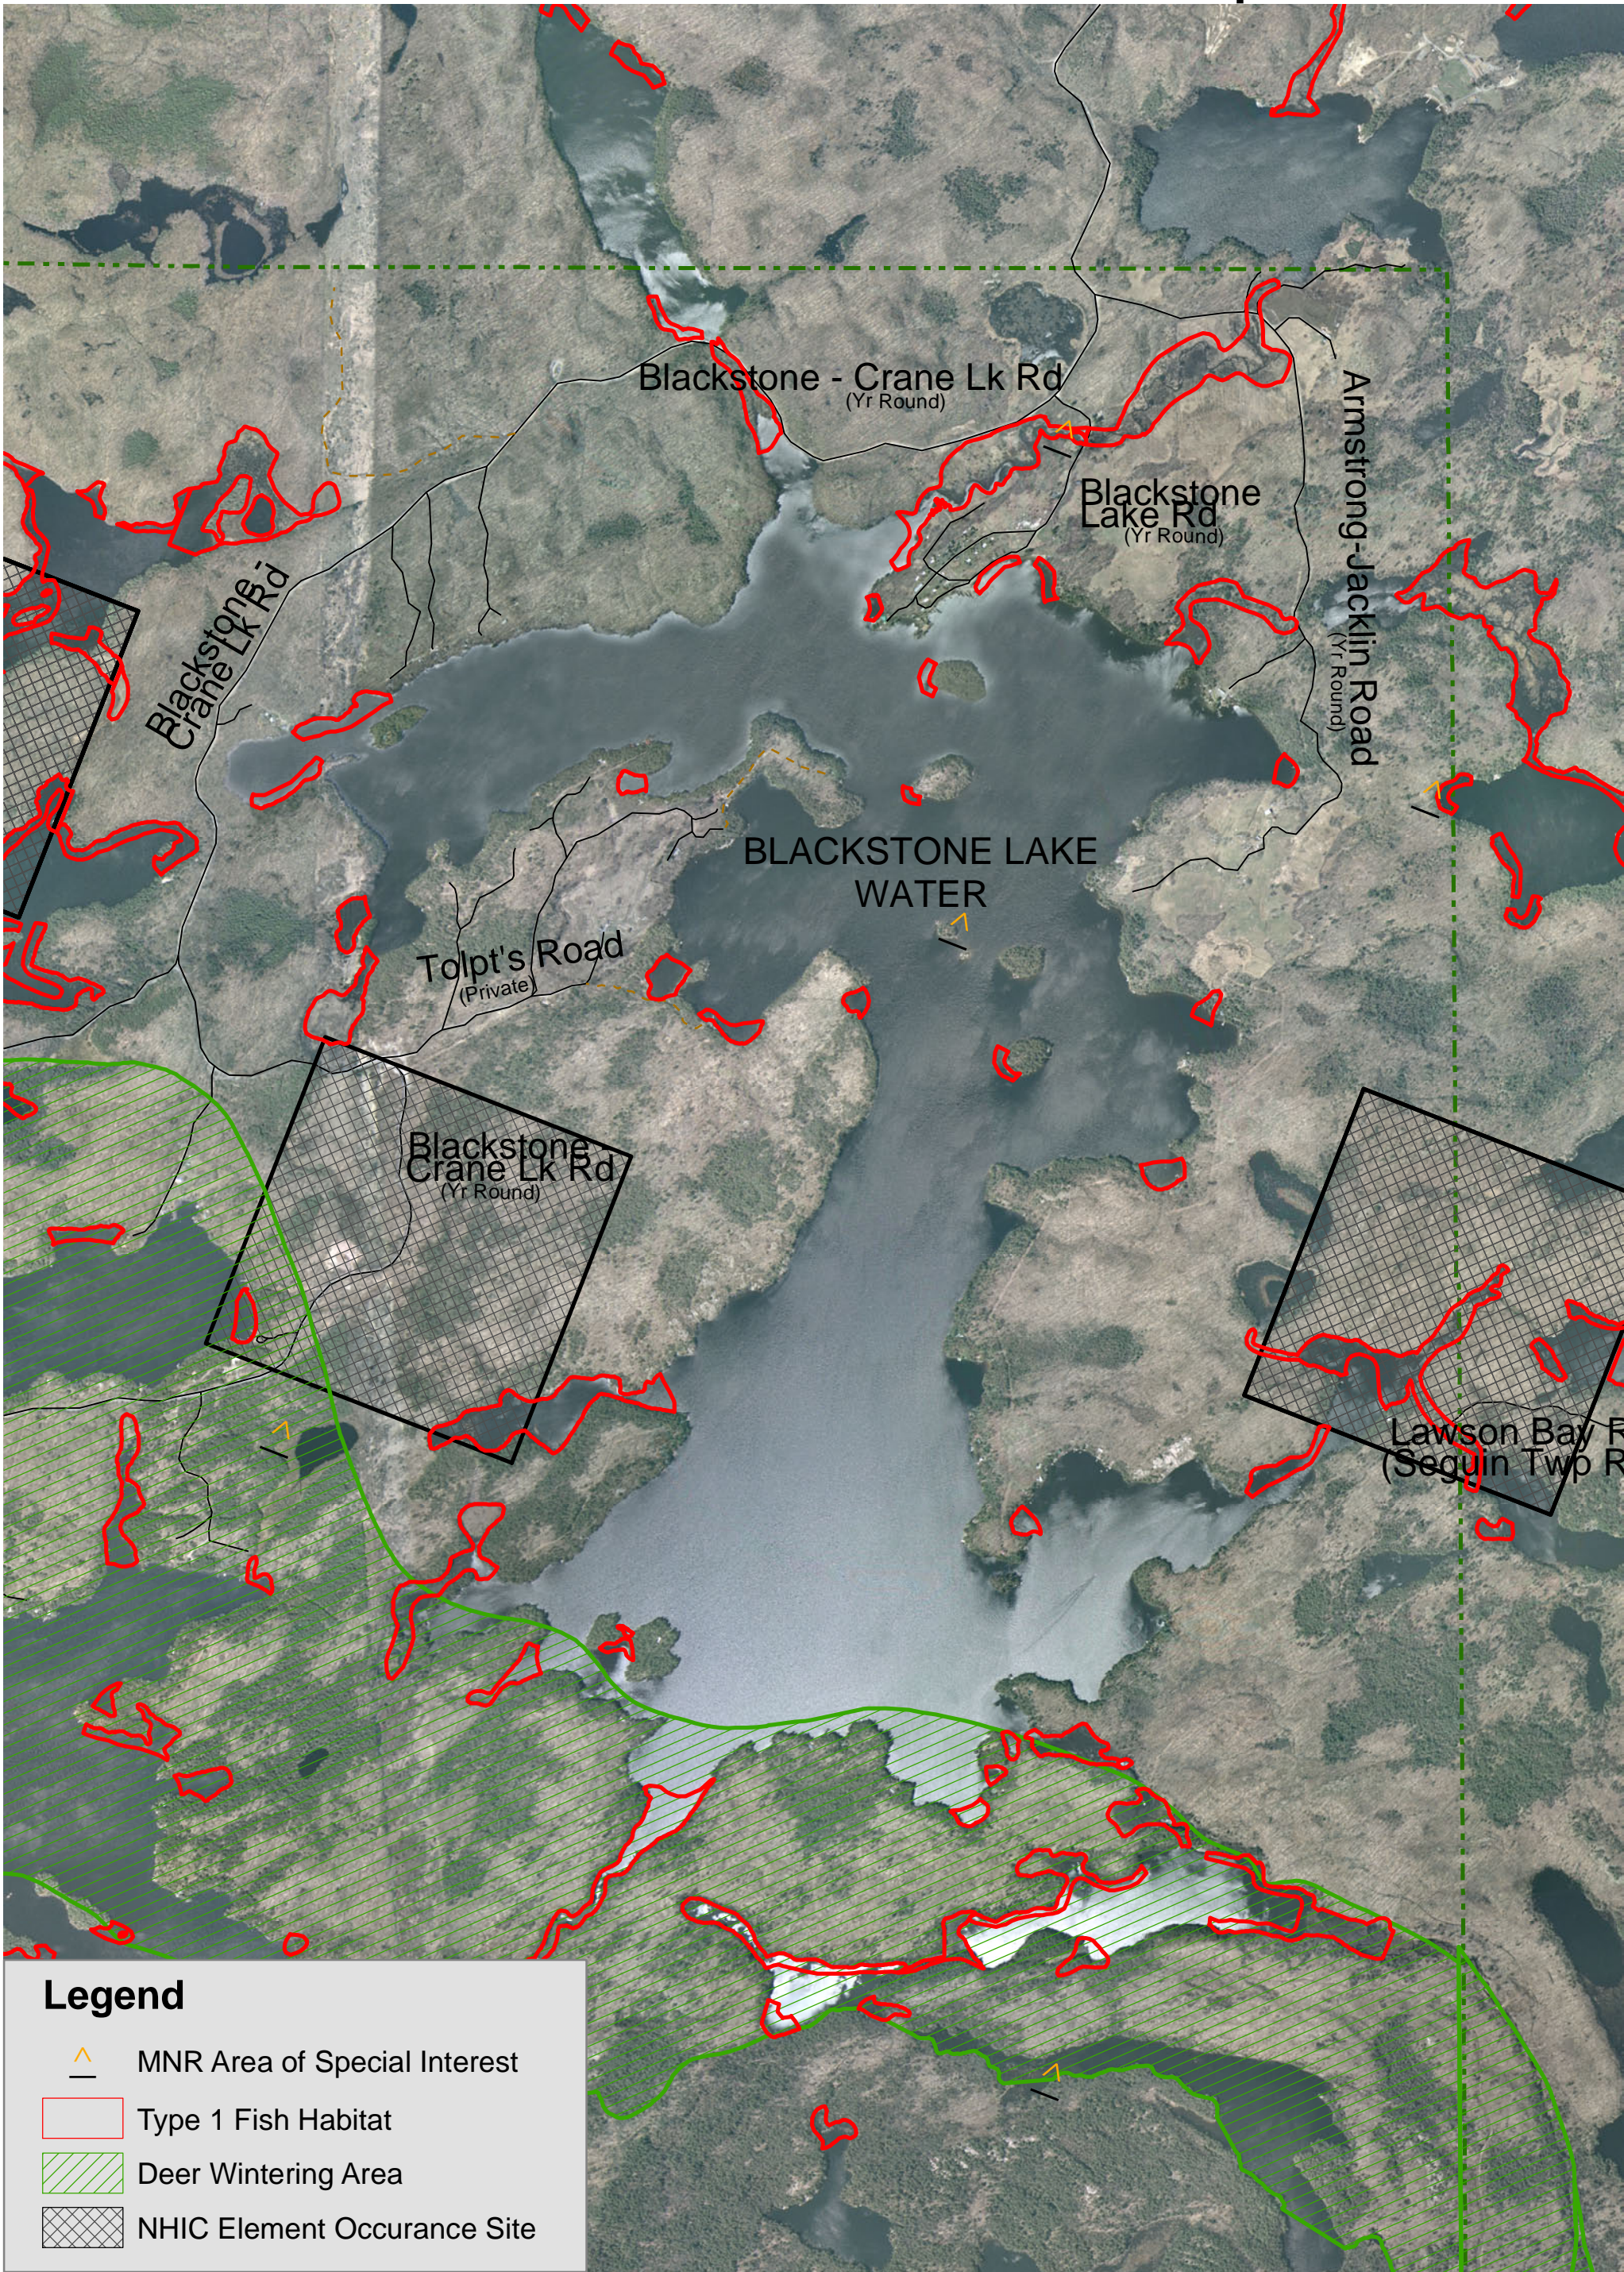

Blackstone Lake Plan Map 3

Legend

-  MNR Area of Special Interest
-  Type 1 Fish Habitat
-  Deer Wintering Area
-  NHIC Element Occurance Site

NOTE: NHIC Elements are 1 km square around sites of endangered species.

MNR Natural Values