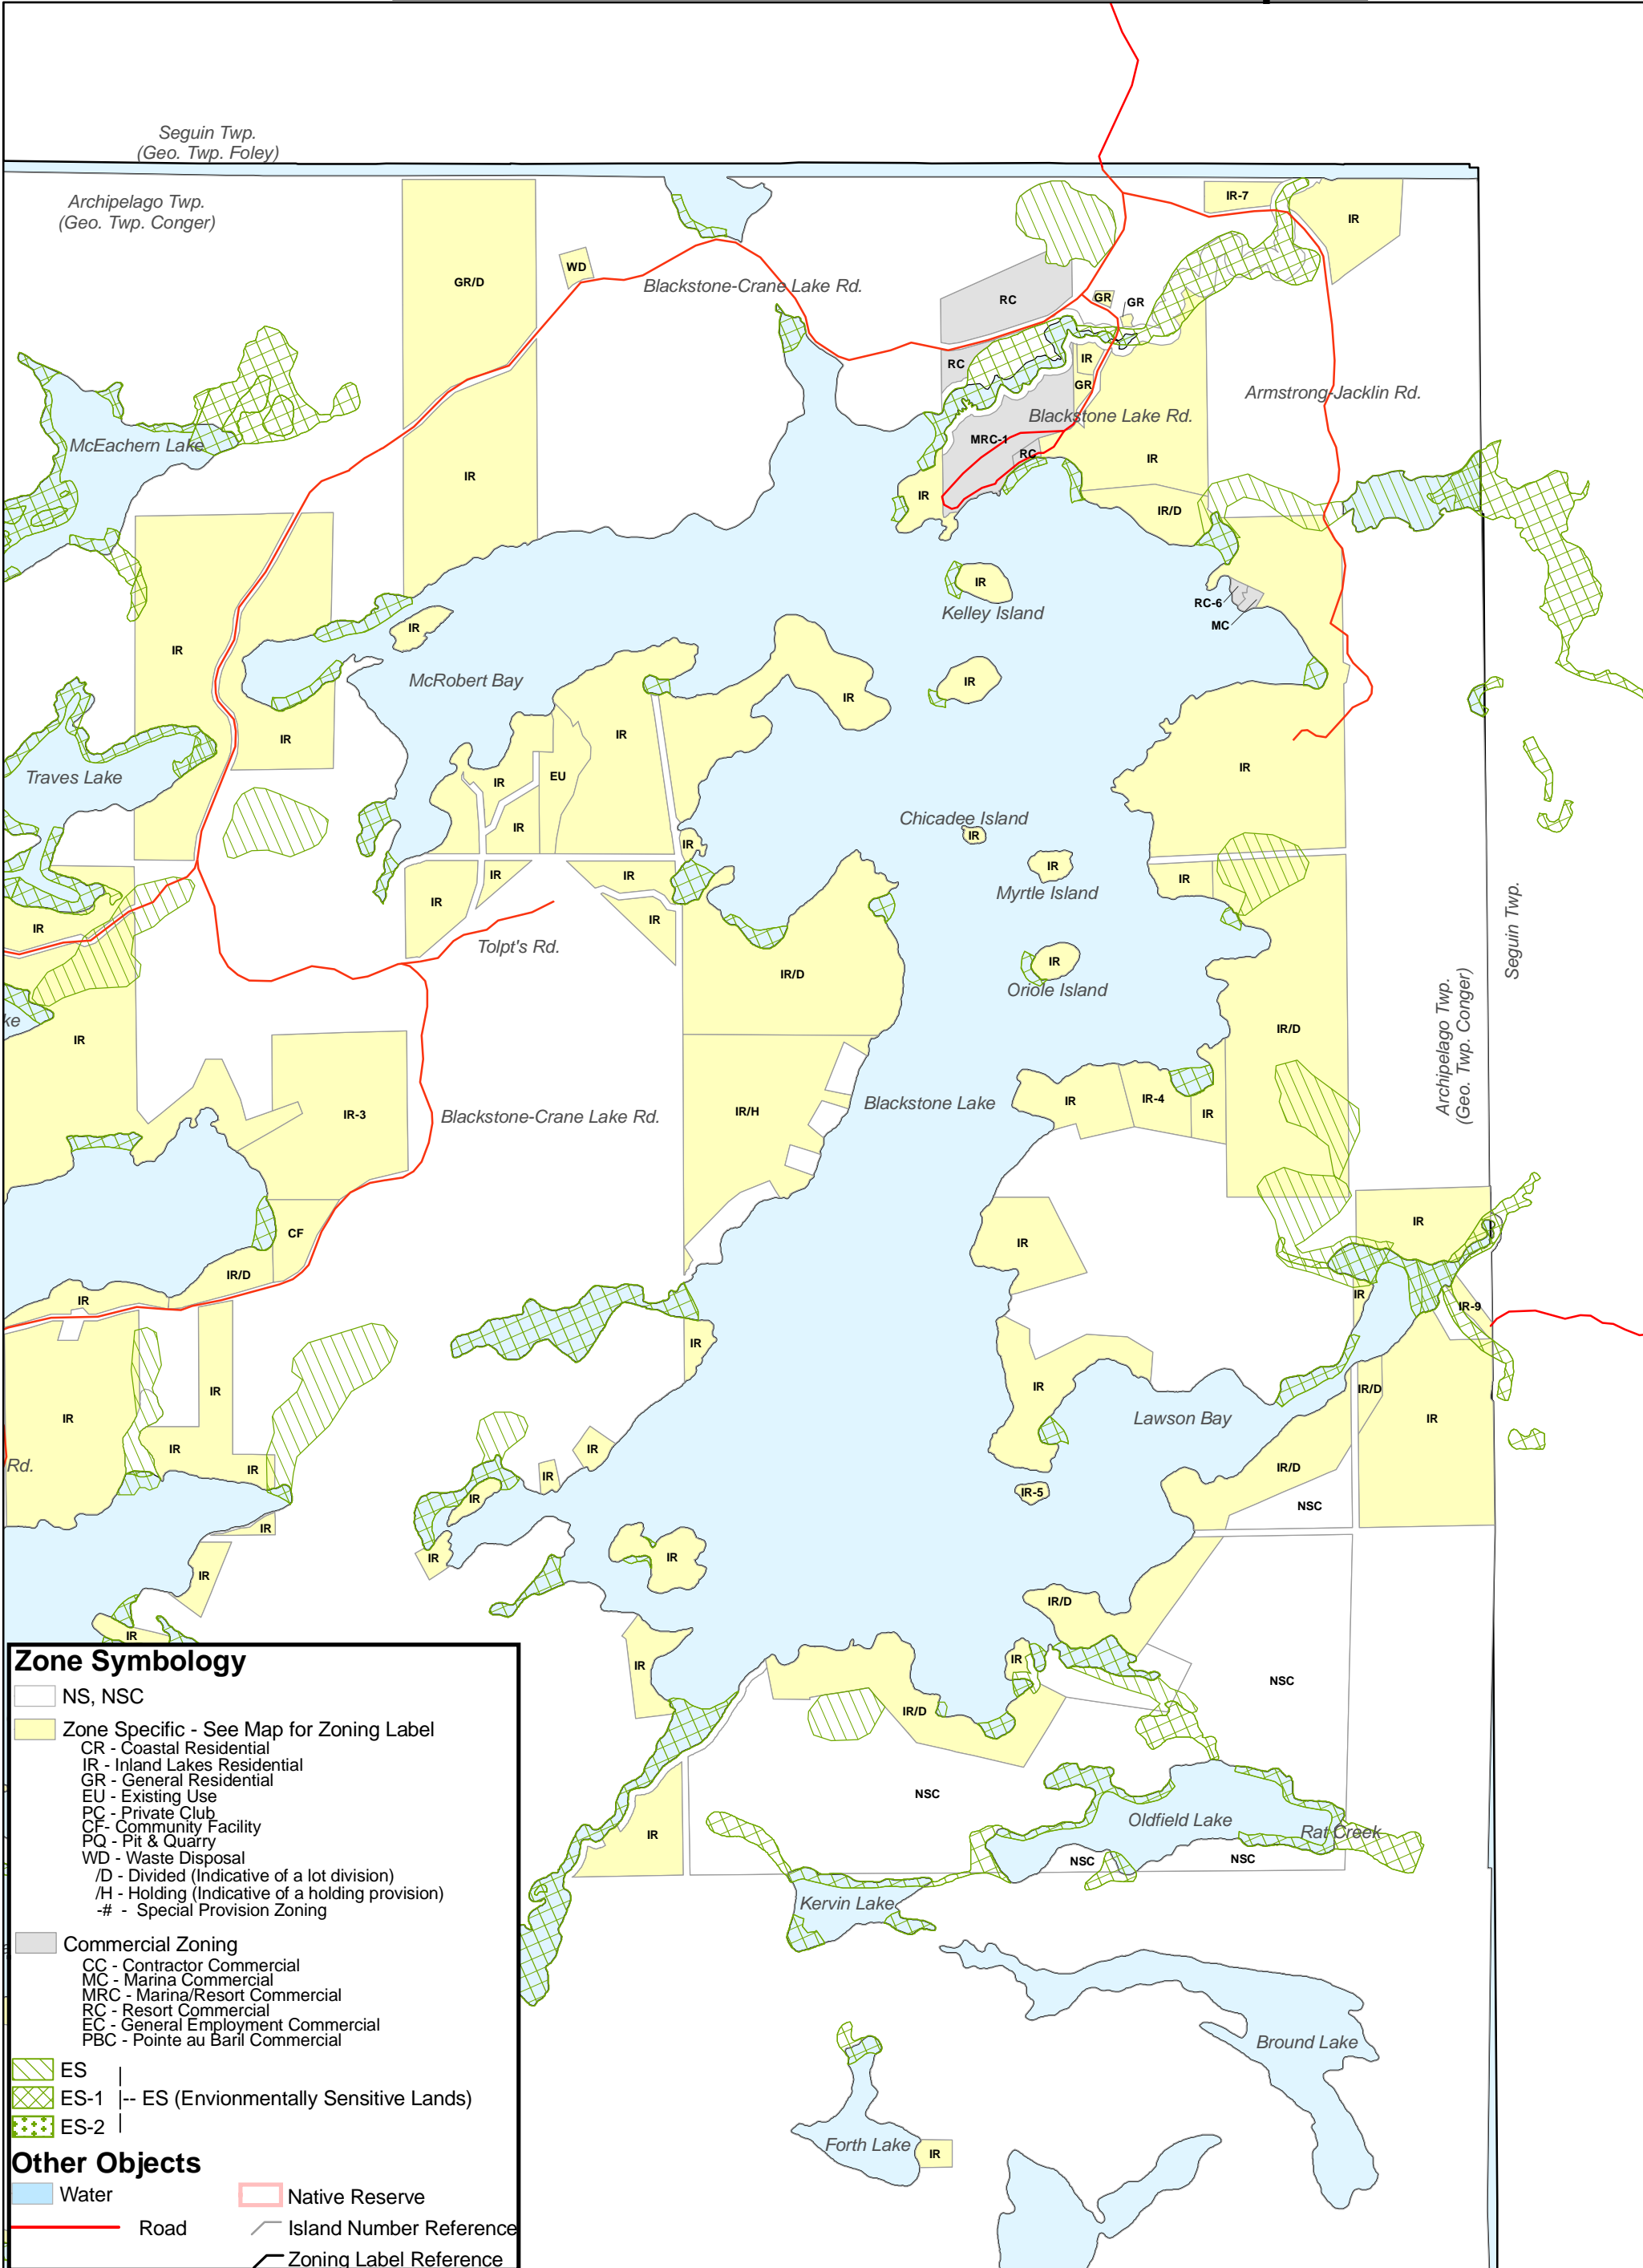

# Blackstone Lake Plan Map 2

## Municipal Zoning

\*NOTE: map extract taken 2009 from Twp's official Zoning By-Law Schedule 'A' - South. Consult official document for current zoning.

Map Produced By The Township of The Archipelago, 2009.