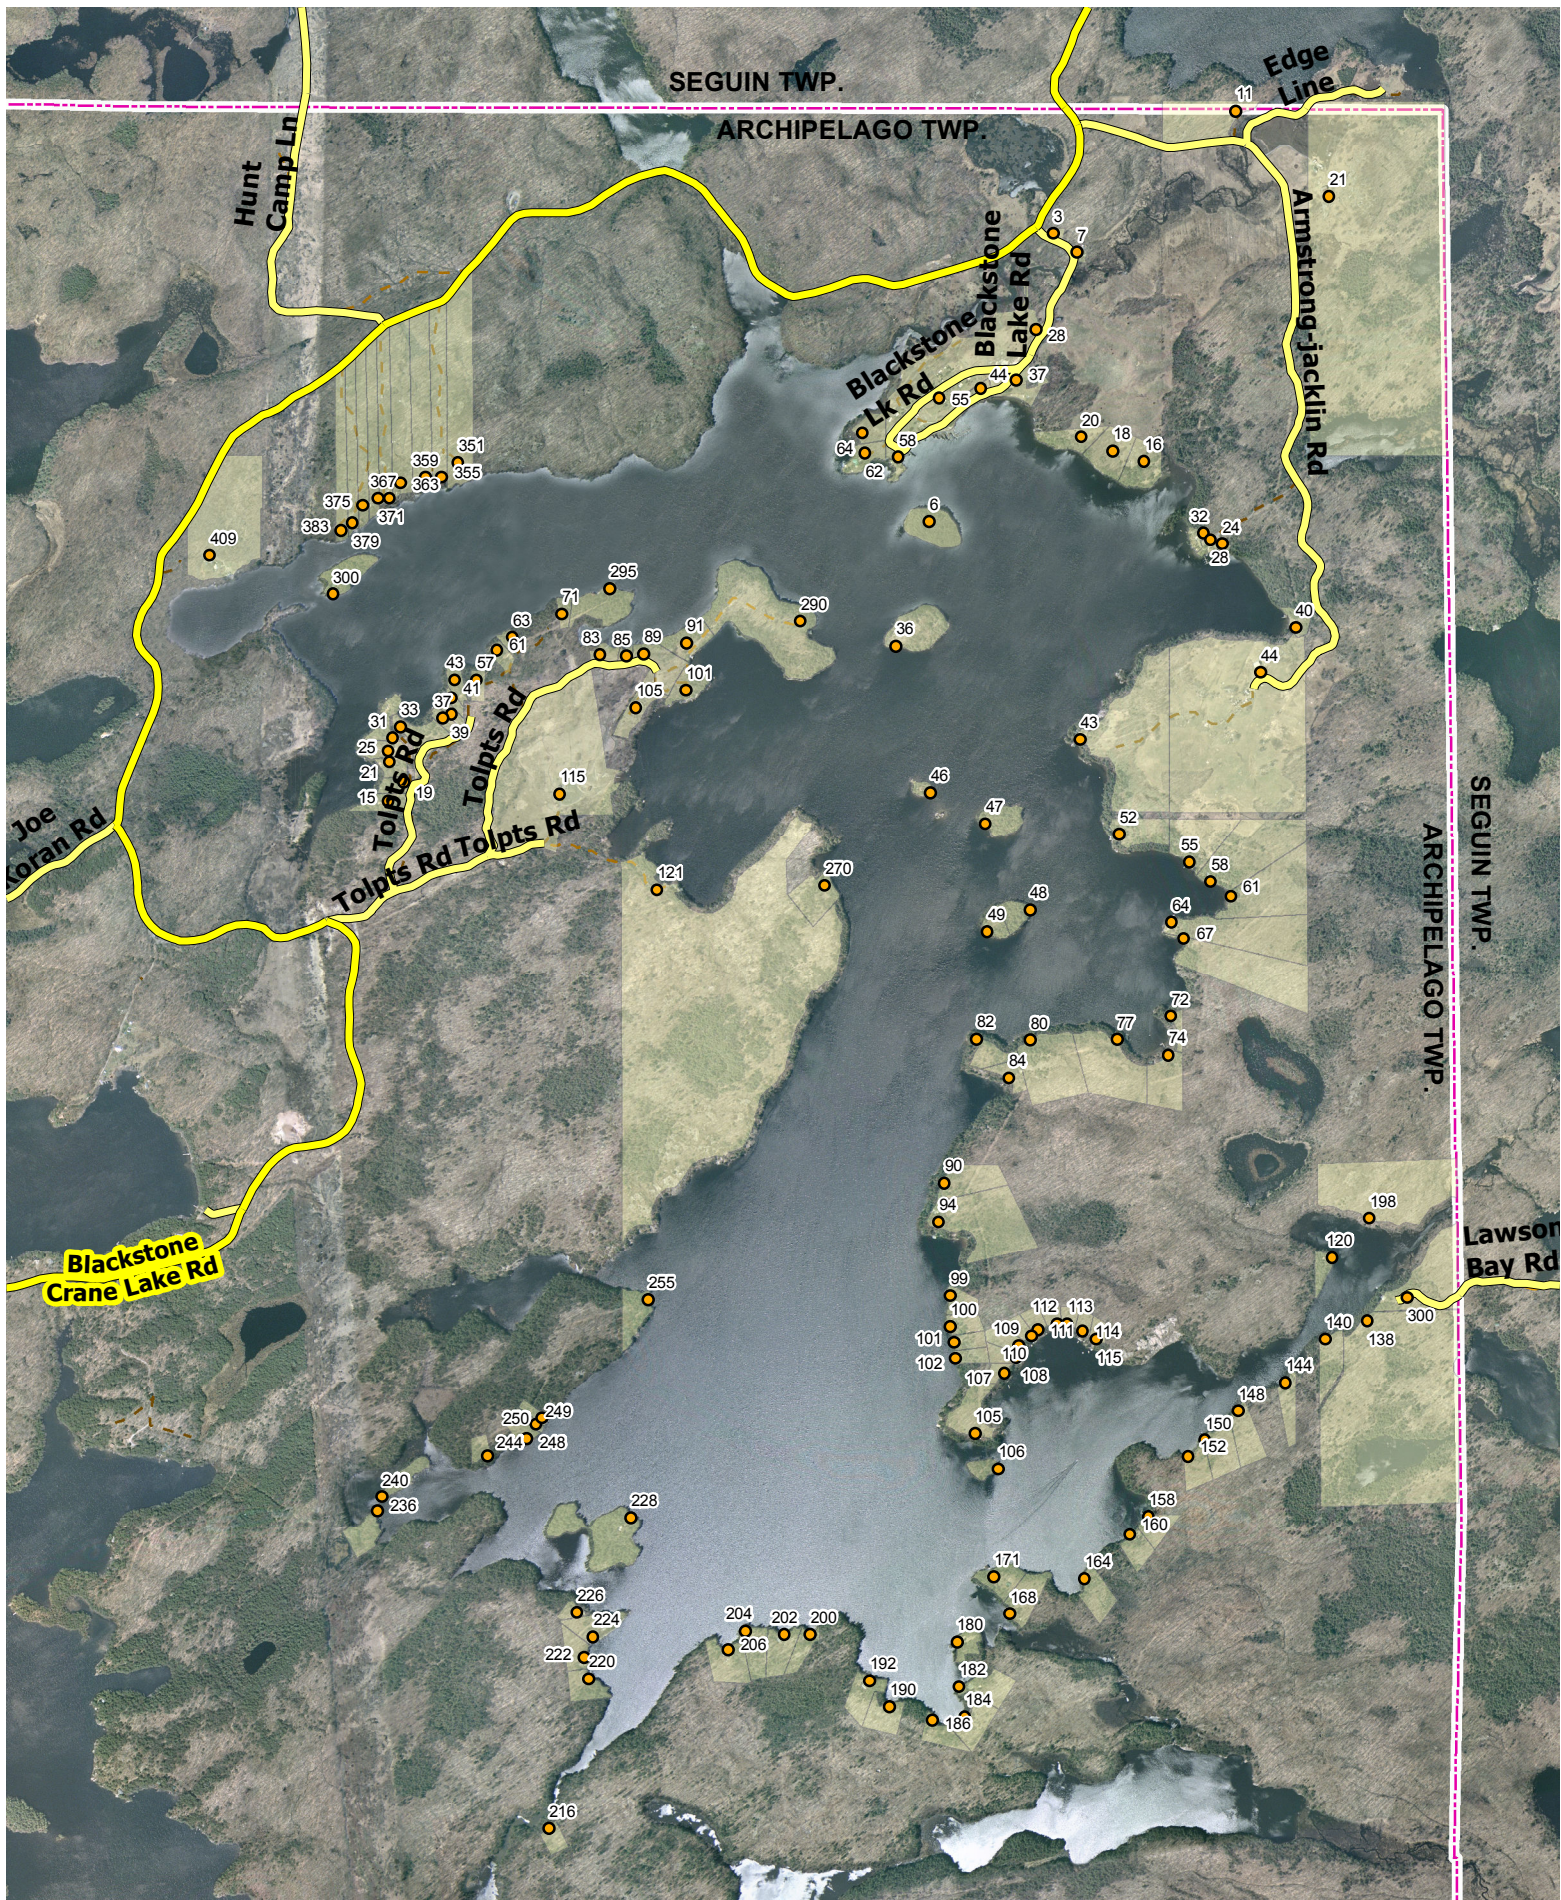

Fire Response - Archipelago Properties

128 Archipelago Properties identified for response coverage.